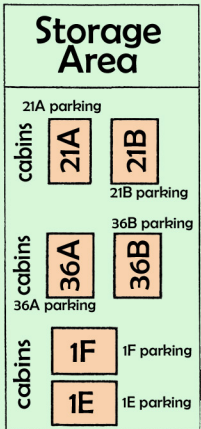

BIG4 Toowoomba
 Garden City Holiday Park
 34A Eiser St Toowoomba
 Qld 4350
 Ph: 07 4635 1747
 Emergency: 0437 347 629

Westridge Shops

To Local Shops

Key

- Cabin
- Ensuite
Powered Site
- Powered Site
- Road