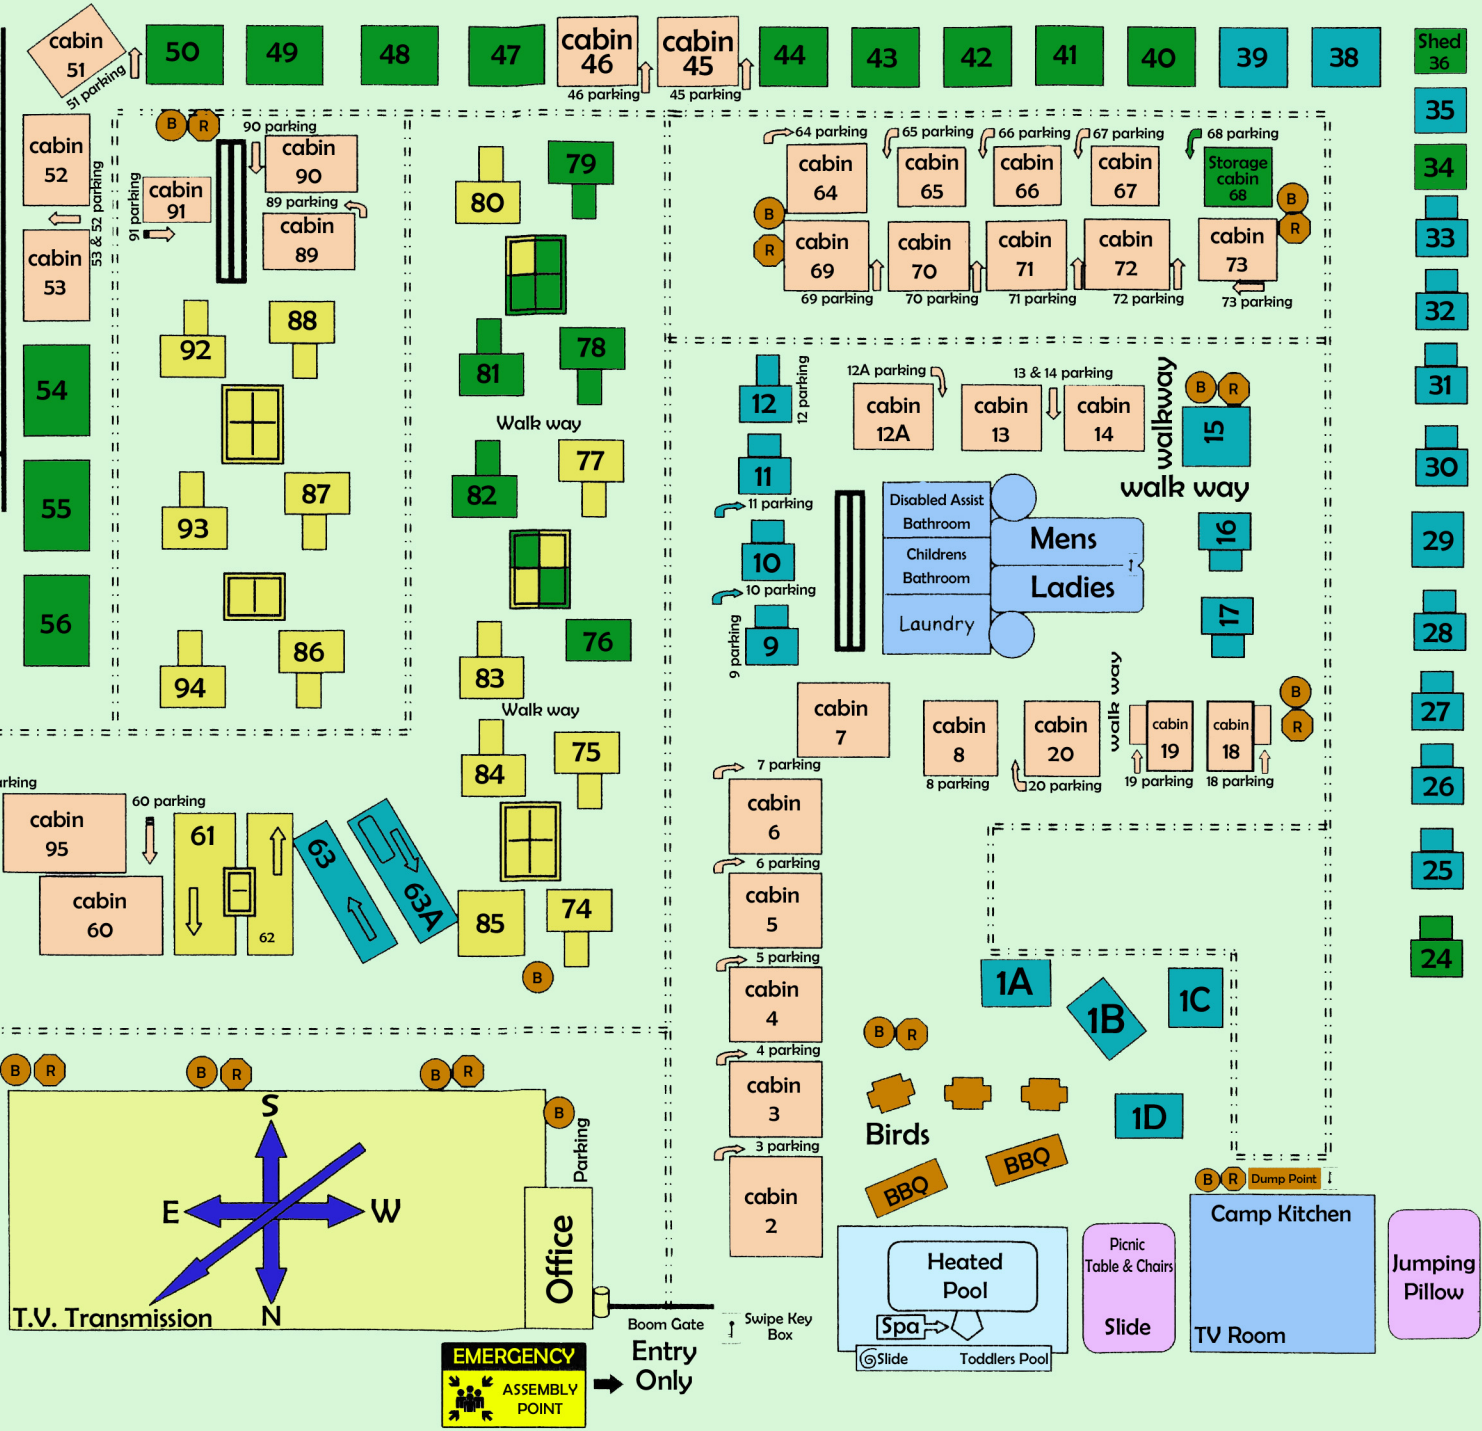

BIG4 Toowoomba
 Garden City Holiday Park
 34A Eiser St Toowoomba
 Qld 4350
 Ph: 07 4635 1747
 Emergency: 0437 347 629

Westridge Shops

To Local Shops

Key

- Cabin
- Ensuite
Powered Site
- Powered Site
- Road

Eiser Street

WEST STREET